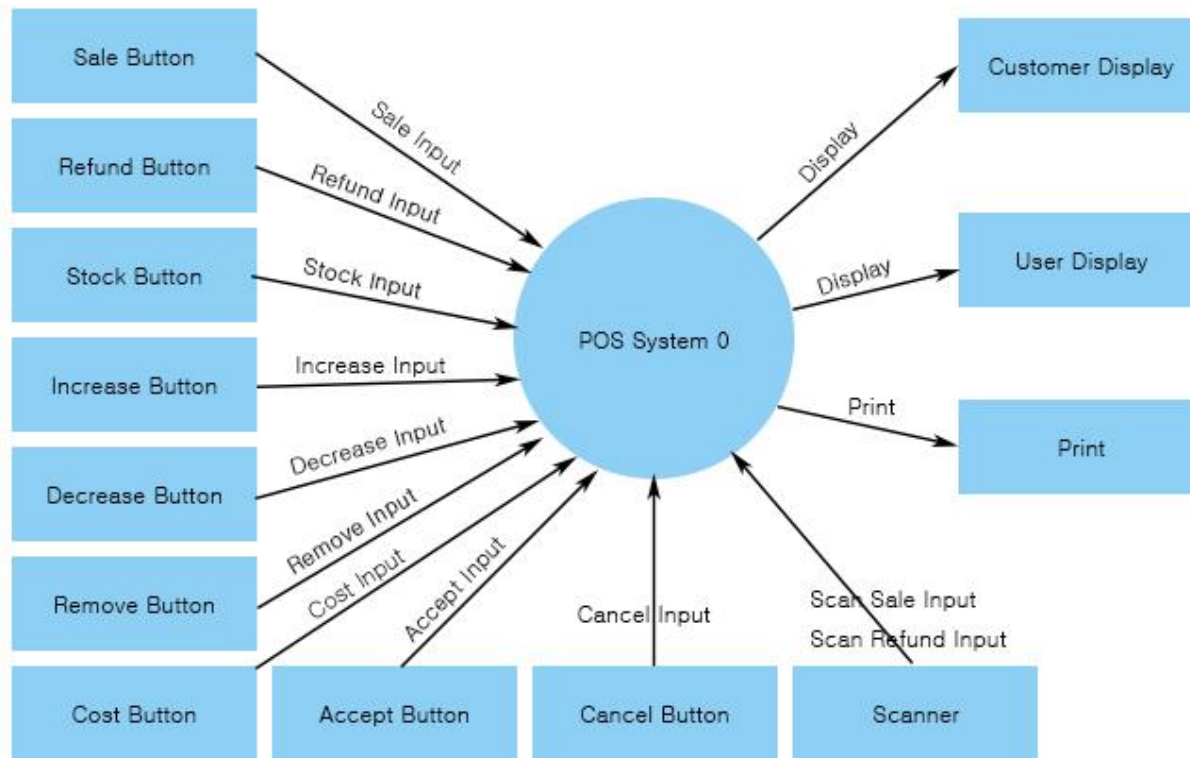

POS System

전제열
박종건
전준영
정다호

Introduction

- Purpose
- Scope
- Product Functions
- User Characteristics
- Constraints

Basic System Context Diagram

Basic System Context Diagram

The System Context Diagram

The System Context Diagram

DFD Level 0

DFD Level 0

DFD Level 1

DFD Level 1

DFD Level 2

DFD Level 3

State Transition Diagram

Overall DFD