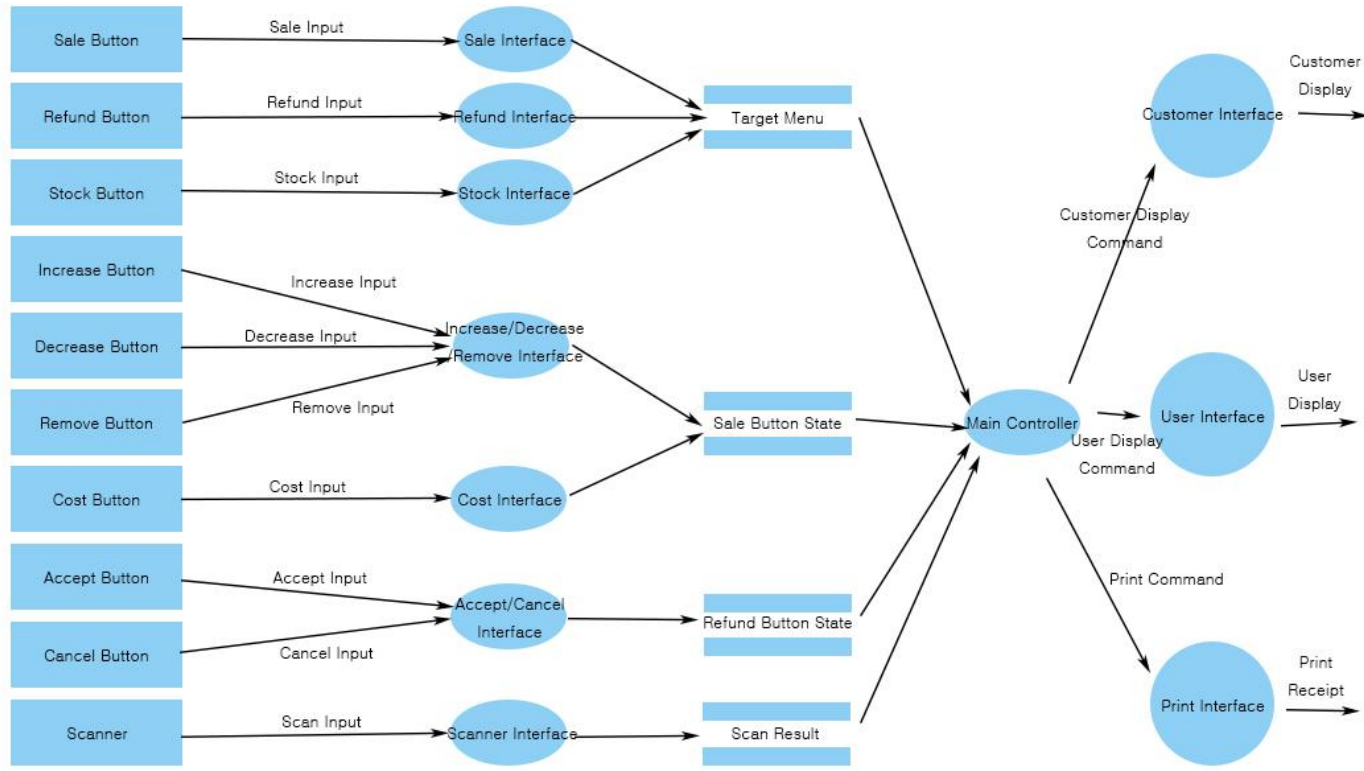

POS System

전제열
박종건
전준영
정다호

Introduction

- Purpose
- Scope
- Product Functions
- User Characteristics
- Constraints

Basic System Context Diagram

Basic System Context Diagram

The System Context Diagram

The System Context Diagram

DFD Level 0

DFD Level 0

DFD Level 1

DFD Level 1

DFD Level 2

DFD Level 3

State Transition Diagram

Overall DFD